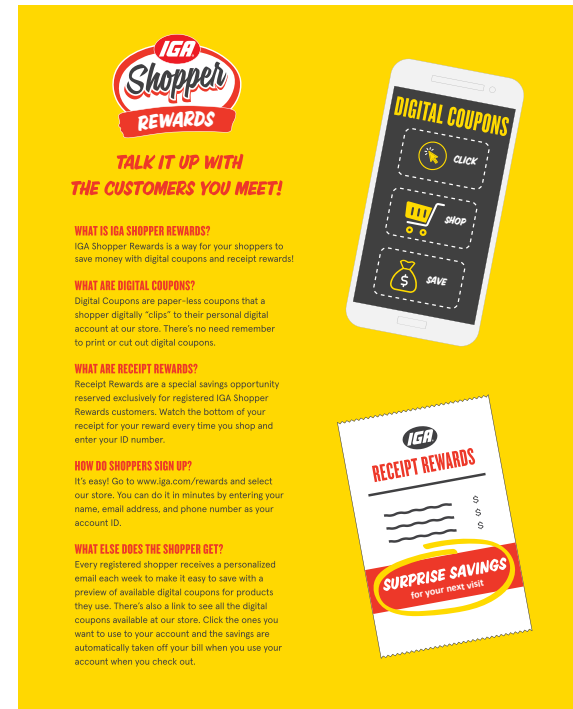

# SHOPPER REWARDS

Digital\_Receipt\_Stanchion Sign: 22x28", Qty: 2 each  
 Window Signs: 30x40", Qty: 1 each

Digital\_Stanchion Sign: 22x28", Qty: 2 each  
 Window Signs: 30x40", Qty: 1 each

Shopper\_Rewards\_Employee\_Guide  
 \_Stanchion Sign: 22x28", Qty: 1 each

Shopper Rewards Button: 3x3, Qty: 15 each