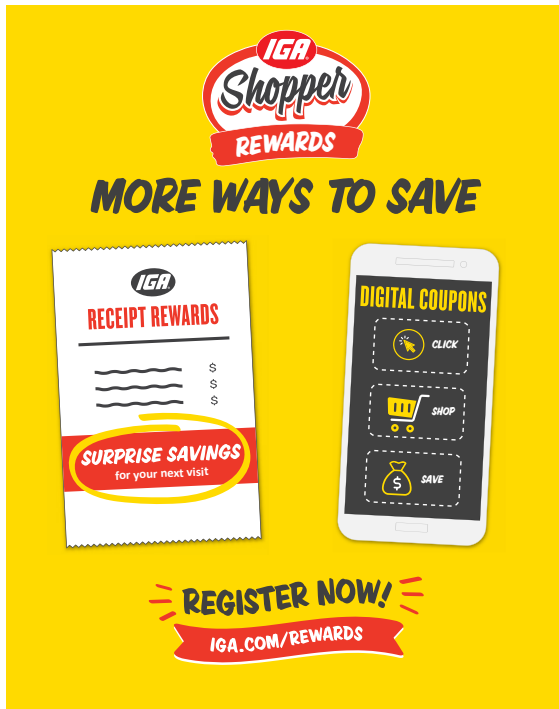

# SHOPPER REWARDS

Digital\_Receipt\_Stanchion Sign: 22x28", Qty: 2 each  
 Window Signs: 30x40", Qty: 1 each

Digital\_Stanchion Sign: 22x28", Qty: 2 each  
 Window Signs: 30x40", Qty: 1 each

Shopper\_Rewards\_Employee\_Guide  
 \_Stanchion Sign: 22x28", Qty: 1 each